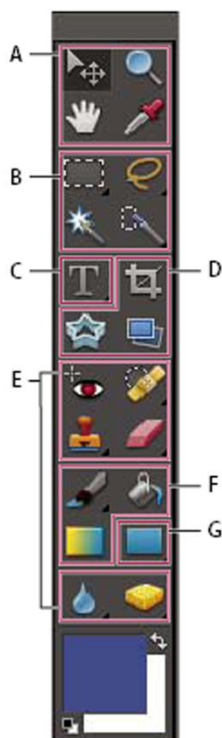

Toolbox overview

A Navigation and measuring tools

- Move (V)
- Zoom (Z)
- Hand (H)
- Eyedropper (I)

B Selection tools

- Rectangular Marquee (M)
- Elliptical Marquee (M)
- Lasso (L)
- Magnetic Lasso (L)
- Polygonal Lasso (L)
- Magic Wand (W)
- Quick Selection (A)
- Selection Brush (A)

C Type tools

- Horizontal Type (T)
- Vertical Type (T)
- Horizontal Type Mask (T)
- Vertical Type Mask (T)

D Crop tools

- Crop (C)
- Cookie Cutter (Q)
- Straighten (P)

E Retouching tools

- Red Eye Removal (Y)
- Spot Healing Brush (J)
- Healing Brush (J)
- Clone Stamp (S)
- Pattern Stamp (S)
- Eraser (E)
- Background Eraser (E)
- Magic Eraser (E)
- Blur (R)
- Sharpen (R)
- Smudge (R)
- Sponge (O)
- Dodge (O)
- Burn (O)

F Painting and drawing tools

- Brush (B)
- Pencil (N)
- Impressionist Brush (B)
- Color Replacement (B)
- Paint Bucket (K)
- Gradient (G)

G Shape tools

- Rectangle (U)
- Rounded Rectangle (U)
- Ellipse (U)
- Polygon (U)
- Line (U)
- Custom Shape (U)
- Shape Selection (U)

■ Indicates default tool * Keyboard shortcuts appear in parenthesis